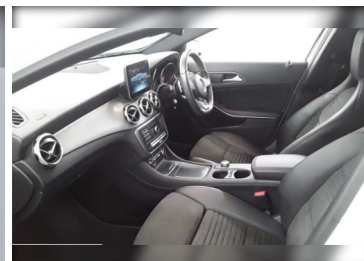

2017(17) Mercedes-Benz GLA GLA 200d AMG Line 5dr
A...

£21,999

CG MOTORLAND
25 Years Experience • HPI Checked
Upto 2 Year Warranty • Low Rate Finance
Leicester's Premier Tel: 0116
Used German Car Specialist 2149108

RAC
Dealer

Engine: Diesel
Body: Estate
Gearbox: Automatic
Capacity: 2143cc
Colour: White
Mileage: 52,099
CO²: 115g/km
MPG: 67.3mpg
Top Speed: 127mph
BHP: 134bhp
Insurance Grp: 21E

CG Motorland
553 AYLESTONE ROAD
Leicester
Leicestershire, LE2 8TD

19" ALLOYS	ATTENTION ASSIST
ACTIVE BRAKING ASSIST	ADAPTIVE BRAKE ASSIST WITH HOLD FUNCTION AND HILL START ASSIST
ADAPTIVE BRAKE LIGHTS	BRUSHED STAINLESS STEEL SPORTS PEDALS WITH RUBBER STUDS
ELECTRIC PARKING BRAKE	FIRST AID KIT AND WARNING TRIANGLE
FRONT CENTRE ARMREST WITH STOWAGE COMPARTMENT	KEYLESS-GO STARTING FUNCTION
LUGGAGE COMPARTMENT COVER	MEDIA INTERFACE
REMOTE CENTRAL LOCKING	OFF ROAD COMFORT SUSPENSION
SMARTPHONE INTEGRATION	RUN FLAT TYRES
8" COLOUR DISPLAY SCREEN	SPORTS SEATS WITH INTEGRATED HEAD RESTRAINTS
EASY-PACK TAILGATE - POWERED OPENING/CLOSING AUTOMATICALLY	DYNAMIC SELECT WITH A CHOICE OF DRIVING MODES (ECO, COMFORT, SPORT, SPORT+ AND INDIVIDUAL)
OUTSIDE TEMPERATURE GAUGE	LOW FUEL LEVEL WARNING LIGHT
	MULTI FUNCTION TRIP COMPUTER
	PARK ASSIST CAMERA

Call:07976 366557 | www.cgmotorland.co.uk